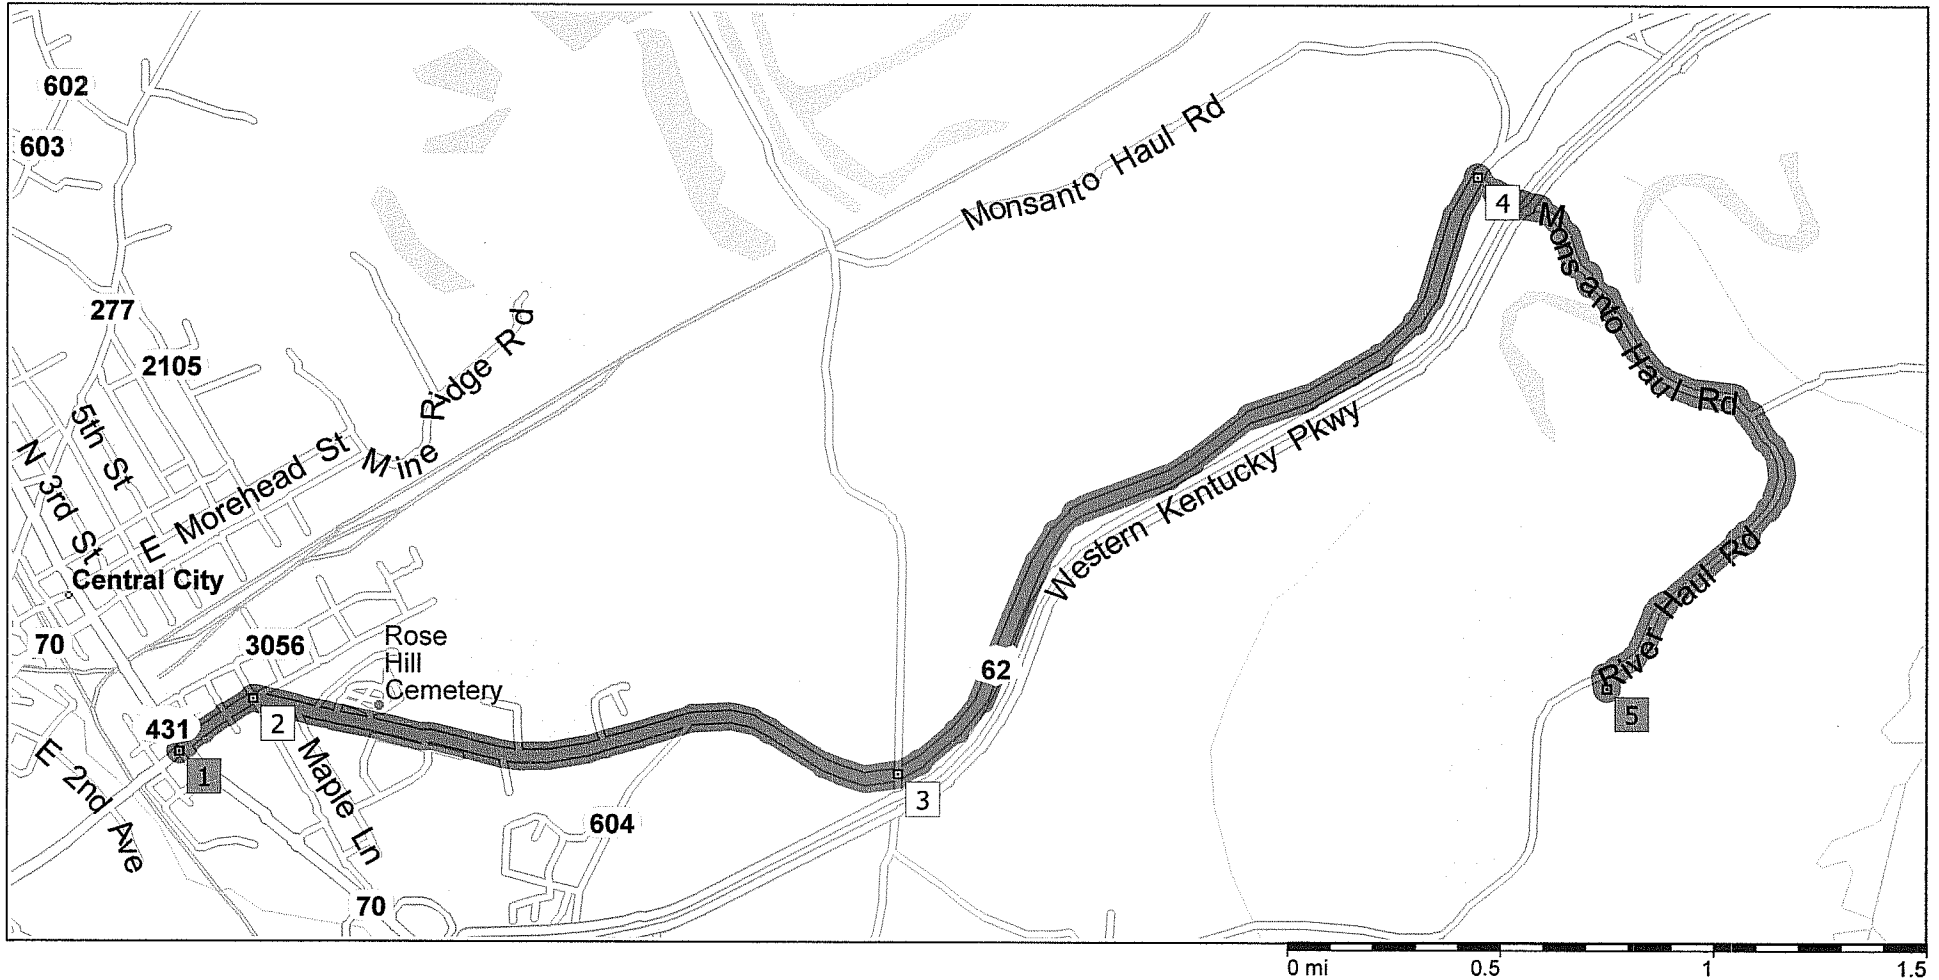

## Central City to Parkway Mine

### CENTRAL CITY TO PARKWAY MINE

Mile	Instruction
0.0	From Us-431 & US-62 go East on US-62
0.2	Stay on US-62 Everly Brothers Blvd East
1.9	Stay on US-62 East
4.0	Turn <b>RIGHT</b> South-East onto Haul Road
4.9	Turn <b>RIGHT</b> South onto River Haul Rd
5.8	Turn <b>LEFT</b> South onto Haul Road
5.8	Parkway Mine is to your Left South