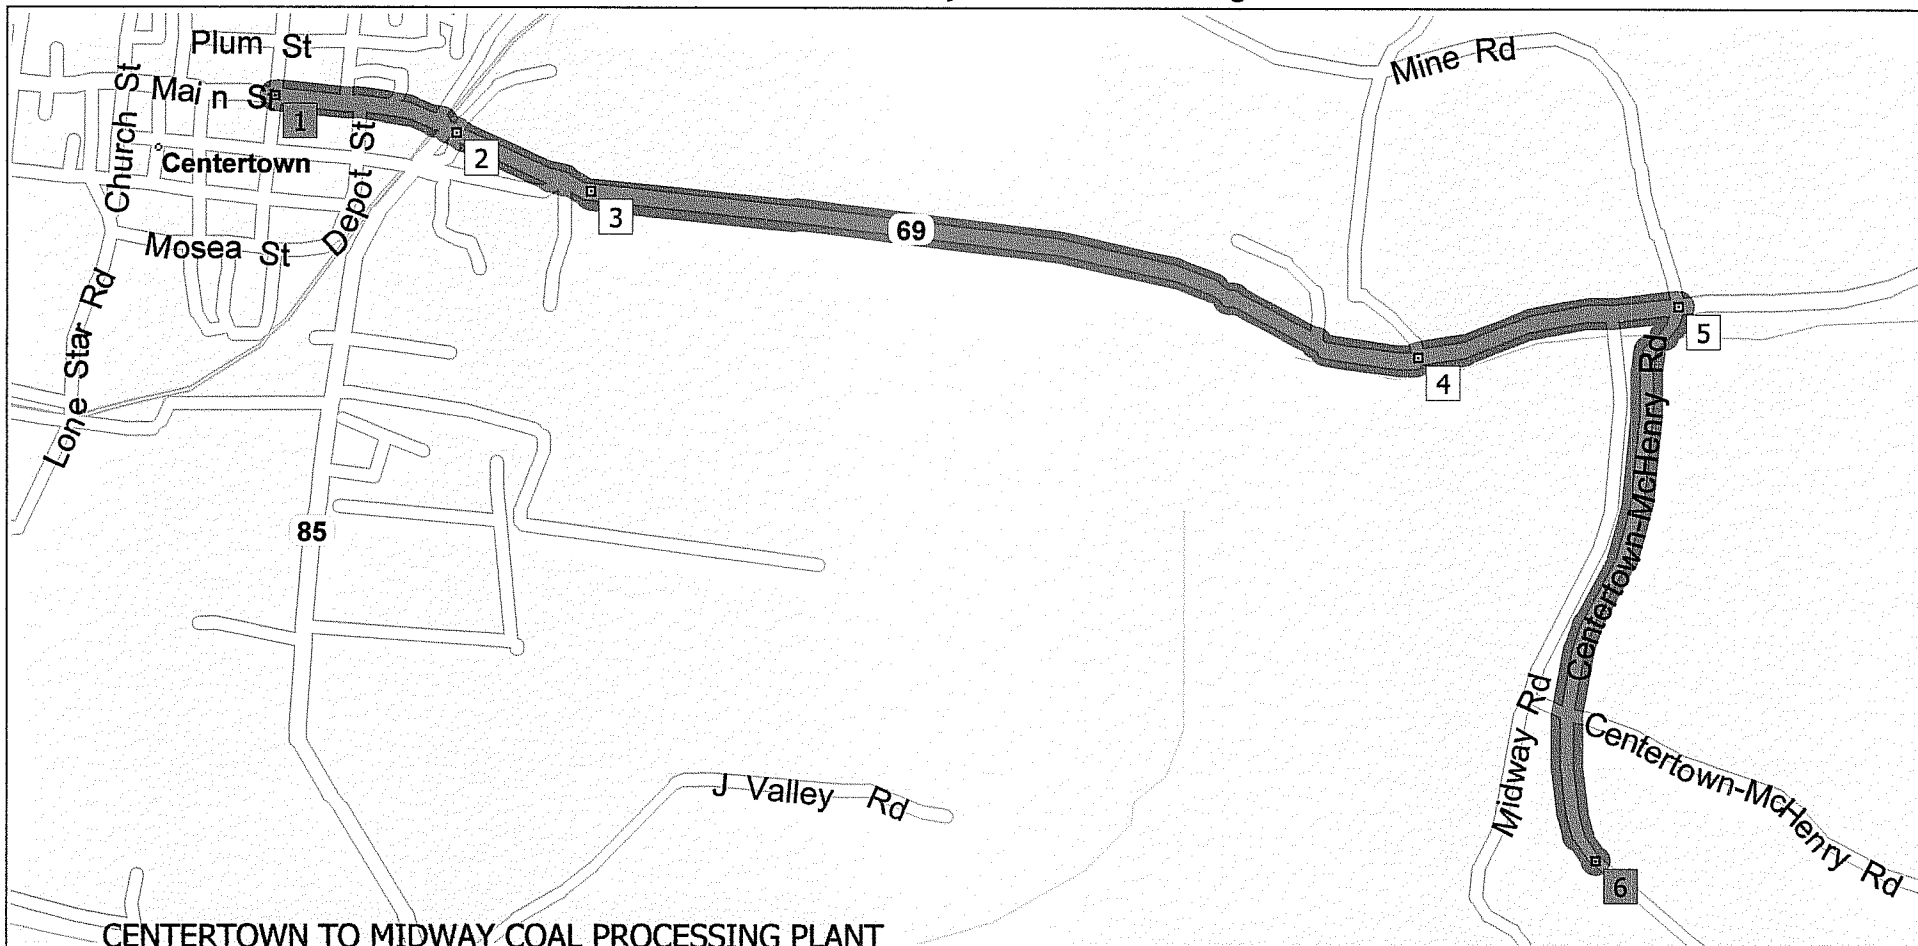

Centertown to Midway Coal Processing Plant

CENTERTOWN TO MIDWAY COAL PROCESSING PLANT

Mile
0.0
0.3
0.5
1.9
2.4
3.3

Instruction
East from 3rd St, Centertown on SR-69/85
Main St
Stay on SR-69 East
Stay on SR-69 East
Pass Central Grove Rd, stay on SR-69 East
At Mine Rd turn RIGHT South BEFORE the
GUARDRAIL onto Midway Haul Road
Bear Left toward the Plant

0 mi 0.2 0.4 0.6 0.8 1 1.2