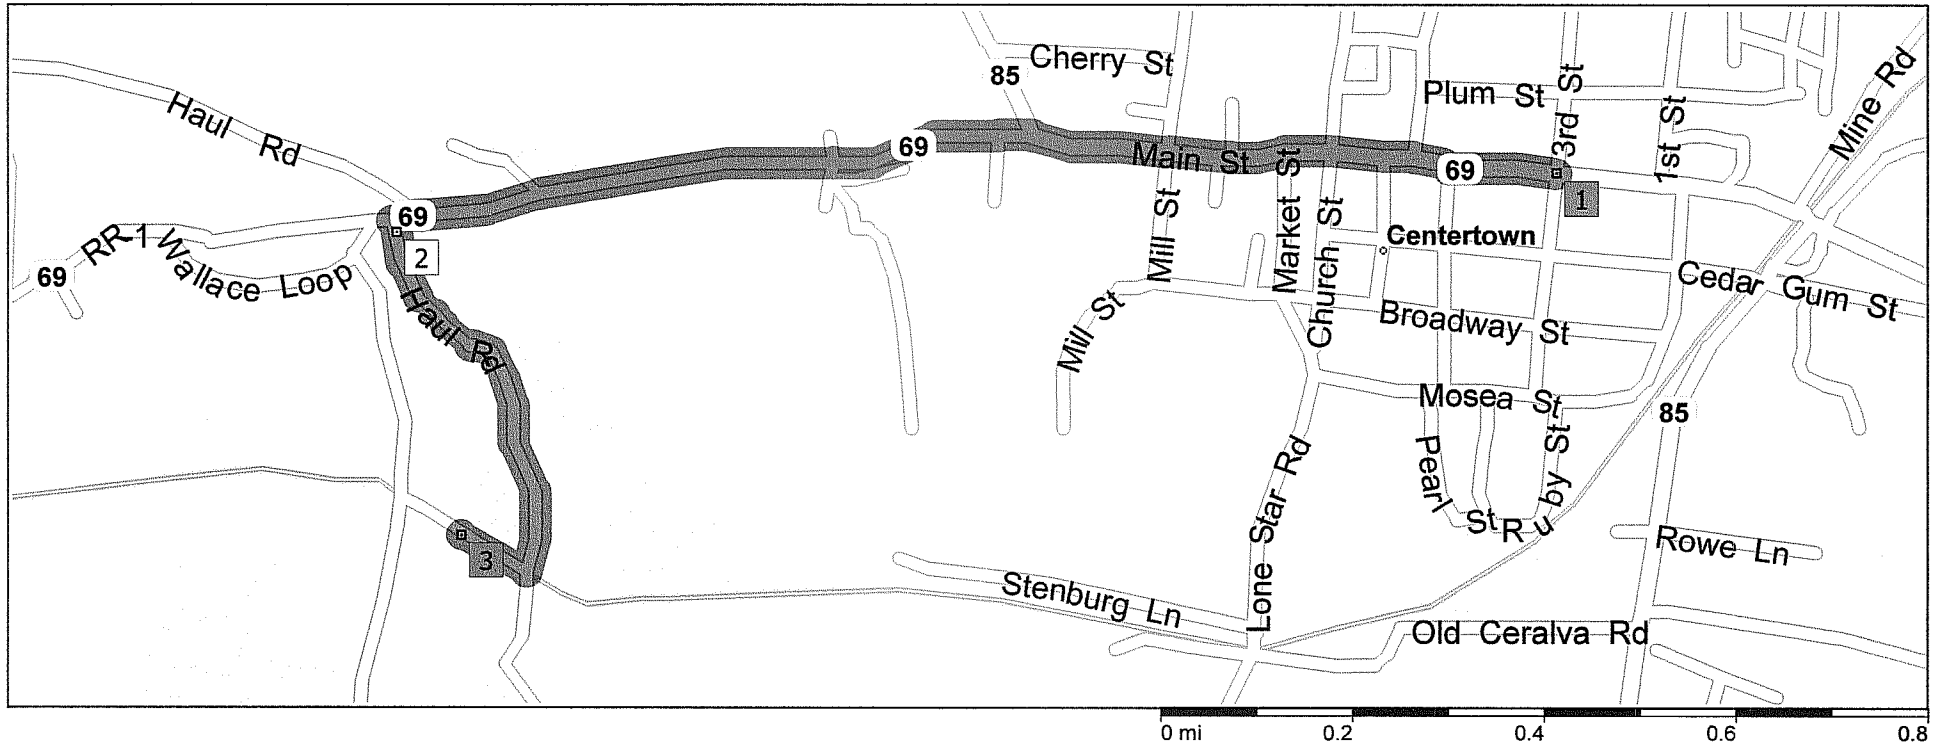

Centertown to Centertown Complex

Mile

0.0

0.6

1.3

1.7

Instruction

Depart Centertown on SR-69 Main St West

Bear LEFT West onto SR-69 at Hwy 85 Y

Turn LEFT South onto Haul Rd at power substation

Turn RIGHT West into Complex Parking Lot