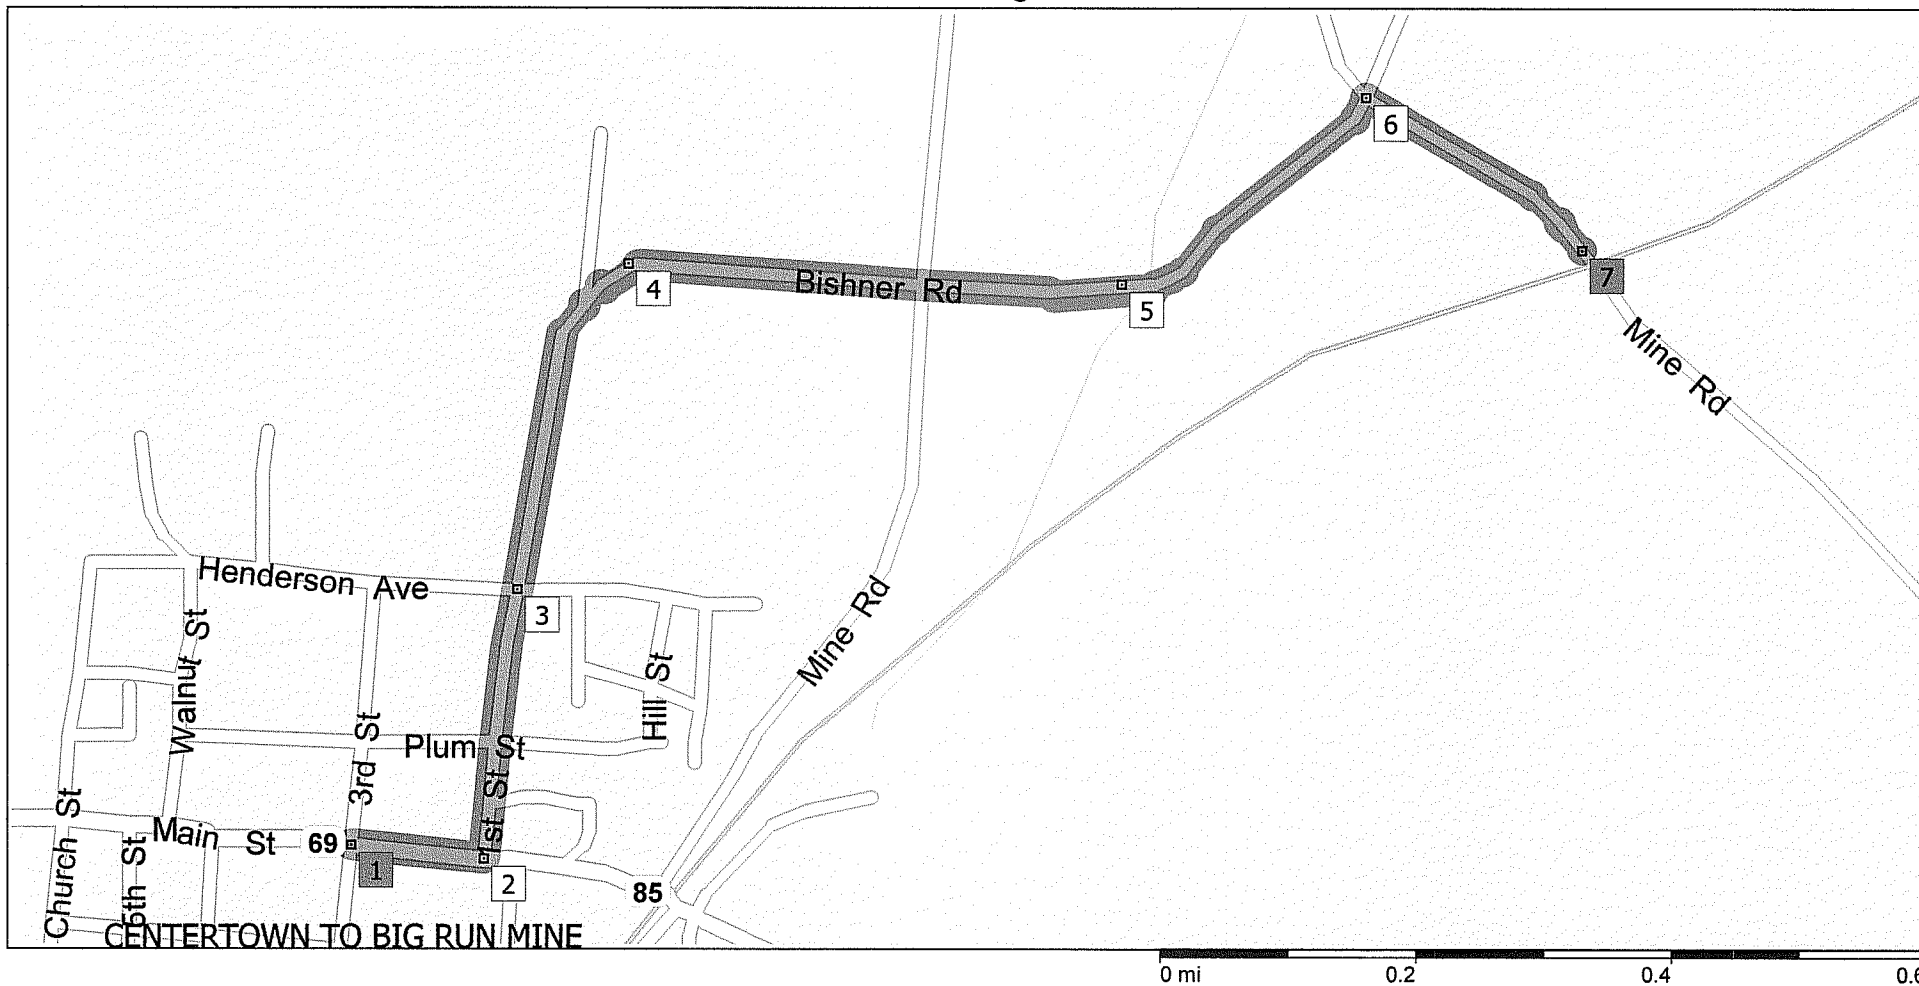

Centertown to Big Run Mine

Mile

0.0

0.1

0.4

0.7

1.1

1.3

2.1

Instruction

SR-69, Centertown Main St East

At 1st St, near Cemetery turn LEFT North onto 1st St

Continue North on Bishner Rd

Stay on Bishner Rd (East)

Stay on Bishner Rd (East)

Turn RIGHT (East) onto Mine Rd

Turn RIGHT Enter Parking Lot Big Run Mine