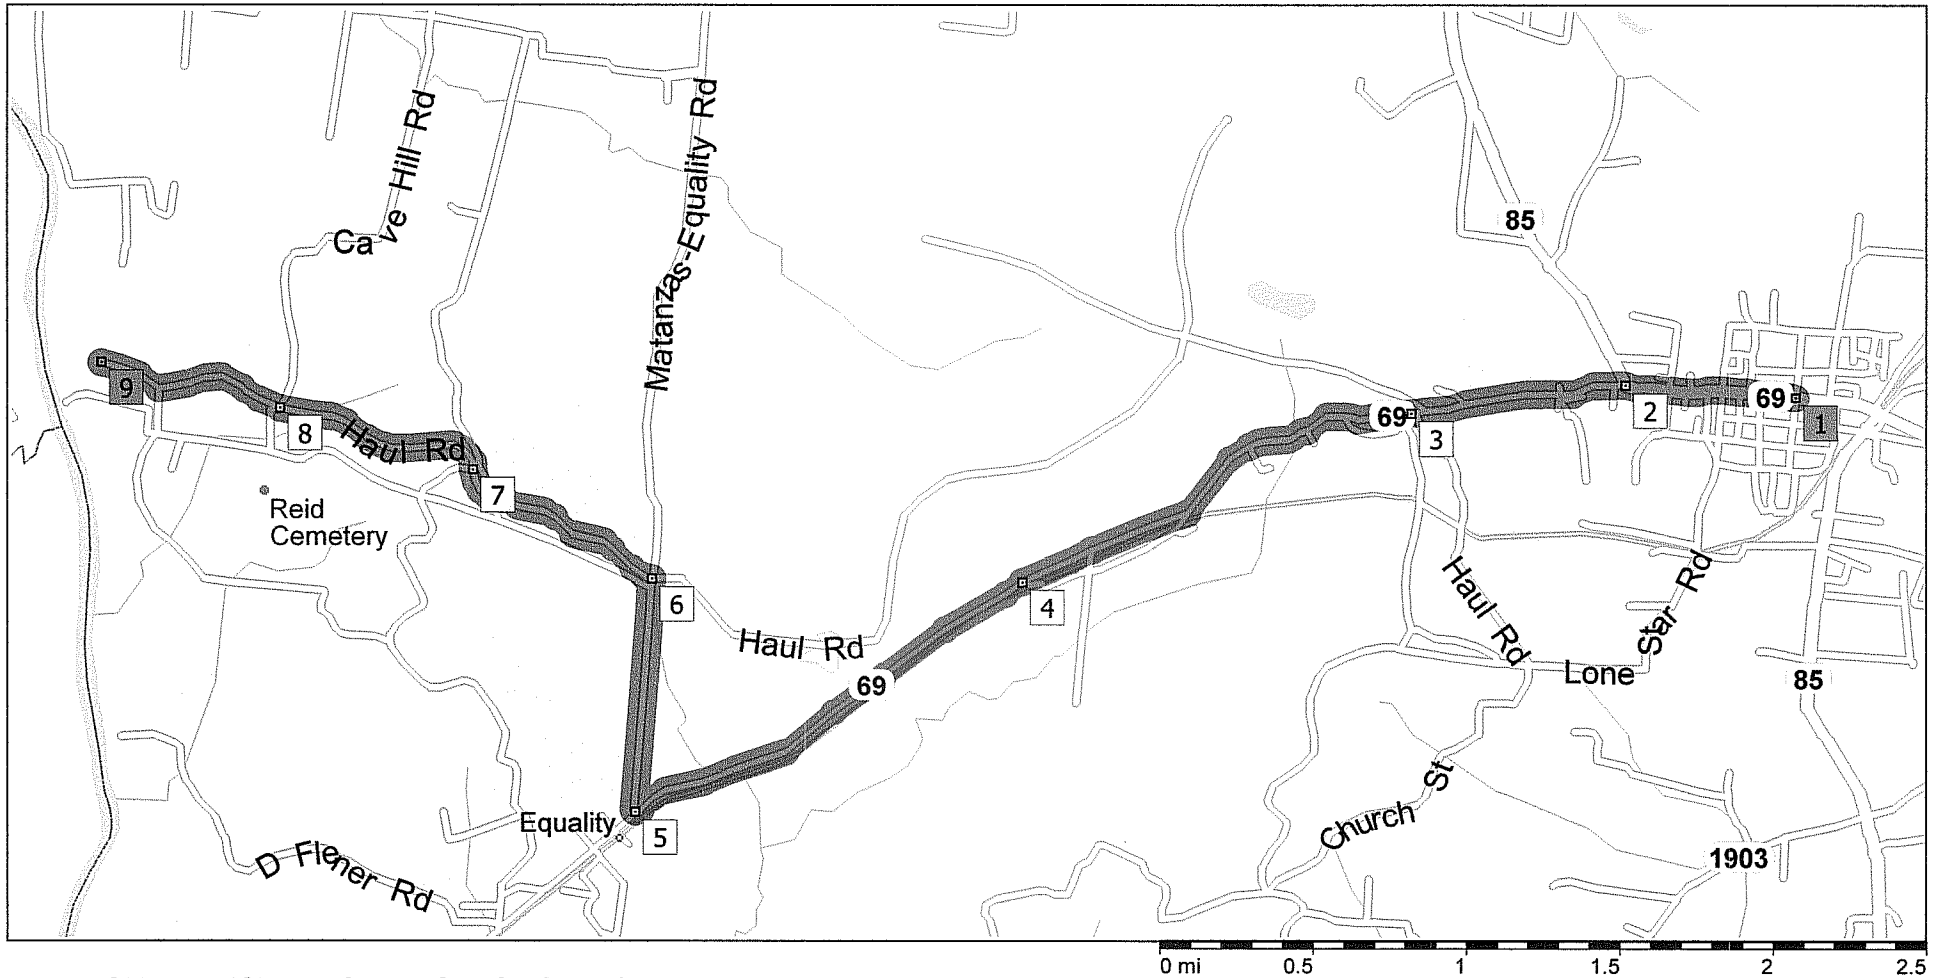

Centertown to Armstrong Dock

CENTERTOWN TO ARMSTRONG DOCK

Mile	Instruction
0.0	Go West from 3rd St, Centertown on SR-69 Main St
0.6	At SR-69 & 85 Y bear left, stay on SR-69 West
1.3	Stay on SR-69 West
4.3	Turn RIGHT North-West onto Matanzas Rd
5.1	Turn LEFT West onto Haul Road
5.8	Continue North on Haul Road
6.6	At Cave Hill Rd, stay on Haul Road West
7.0	Bear RIGHT North-West onto Haul Road
7.2	Look for Plant on Left